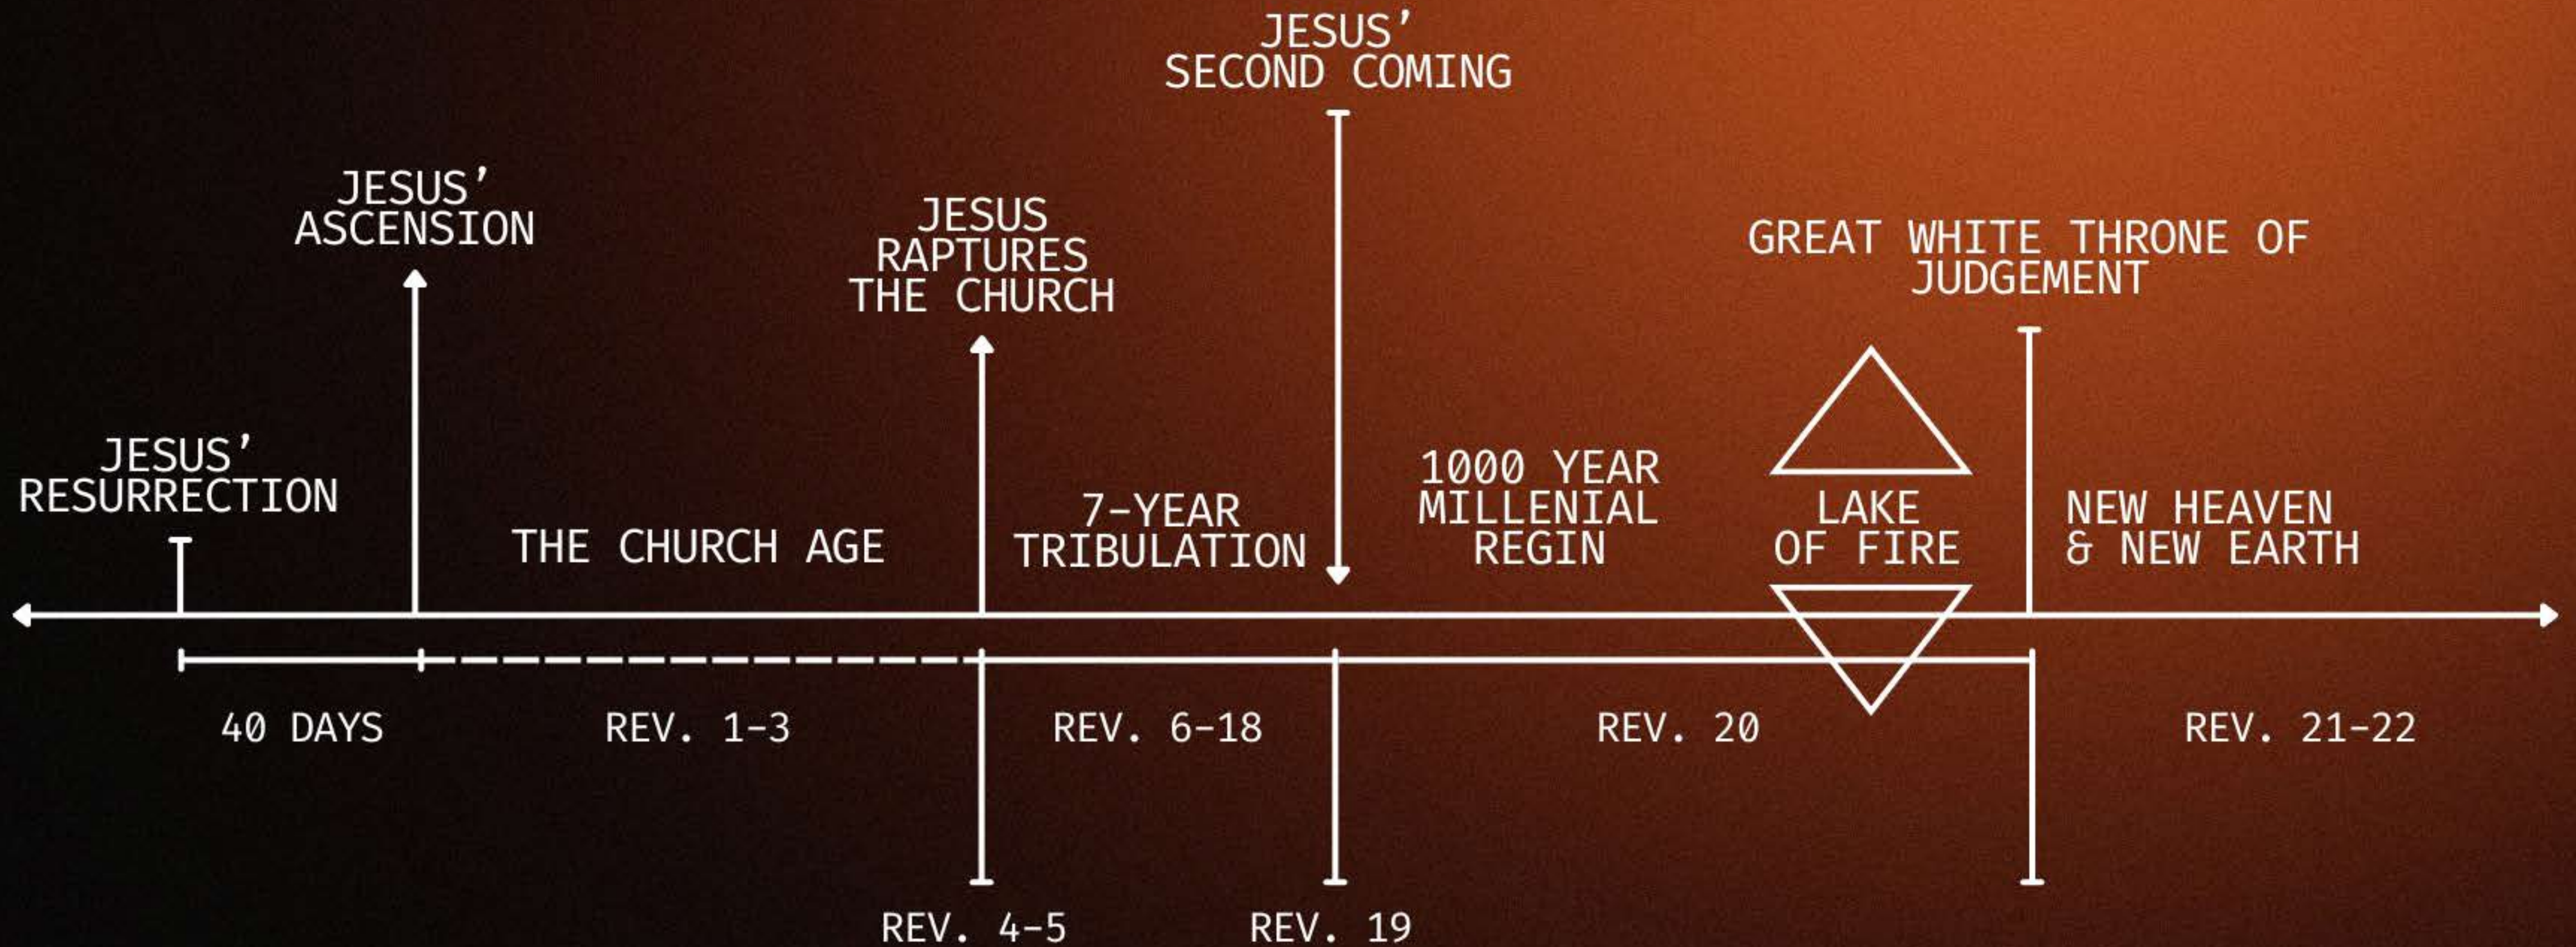

END-TIME EVENTS

TIMELINE

REFERENCES**THE ONE GIVING PRAISE****THE ONE RECEIVING THE PRAISE**

4:8 →	FOUR LIVING CREATURES	GOD THE FATHER
4:11 →	24 ELDERS	GOD THE FATHER
5:9-10 →	24 ELDERS AND 4 LIVING CREATURES	THE LAMB (JESUS)
5:12 →	MANY ANGELS	THE LAMB
5:13 →	EVERY CREATURE	GOD THE FATHER AND THE LAMB
7:10 →	TRIBULATION MARTYRS	GOD THE FATHER AND THE LAMB
7:12 →	ANGELS, 24 ELDERS, AND 4 CREATURES	GOD THE FATHER
11:16-18 →	24 ELDERS	GOD THE FATHER
15:3-4 →	TRIBULATION SAINTS	GOD THE FATHER AND THE LAMB
16:5-6 →	ANGEL	GOD THE FATHER
16:7 →	"THE ALTAR"	GOD THE FATHER
19:1-3 →	A GREAT MULTITUDE	GOD THE FATHER
19:4 →	24 ELDERS AND 4 LIVING CREATURES	GOD THE FATHER
19:6-8 →	A GREAT MULTITUDE	GOD THE FATHER

Biblical support

1. The absence of the word "Church"
2. The "Open Door in Heaven"
3. The return of the saints with Christ

ITEMS SURROUNDING THE THRONE

1. A RAINBOW

2. 24 THRONES WITH 24 ELDERS

3. LIGHTNING & THUNDER

4. SEVEN LAMPS REPRESENTING SEVEN SPIRITS

5. SEA OF GLASS

6. FOUR CREATURES